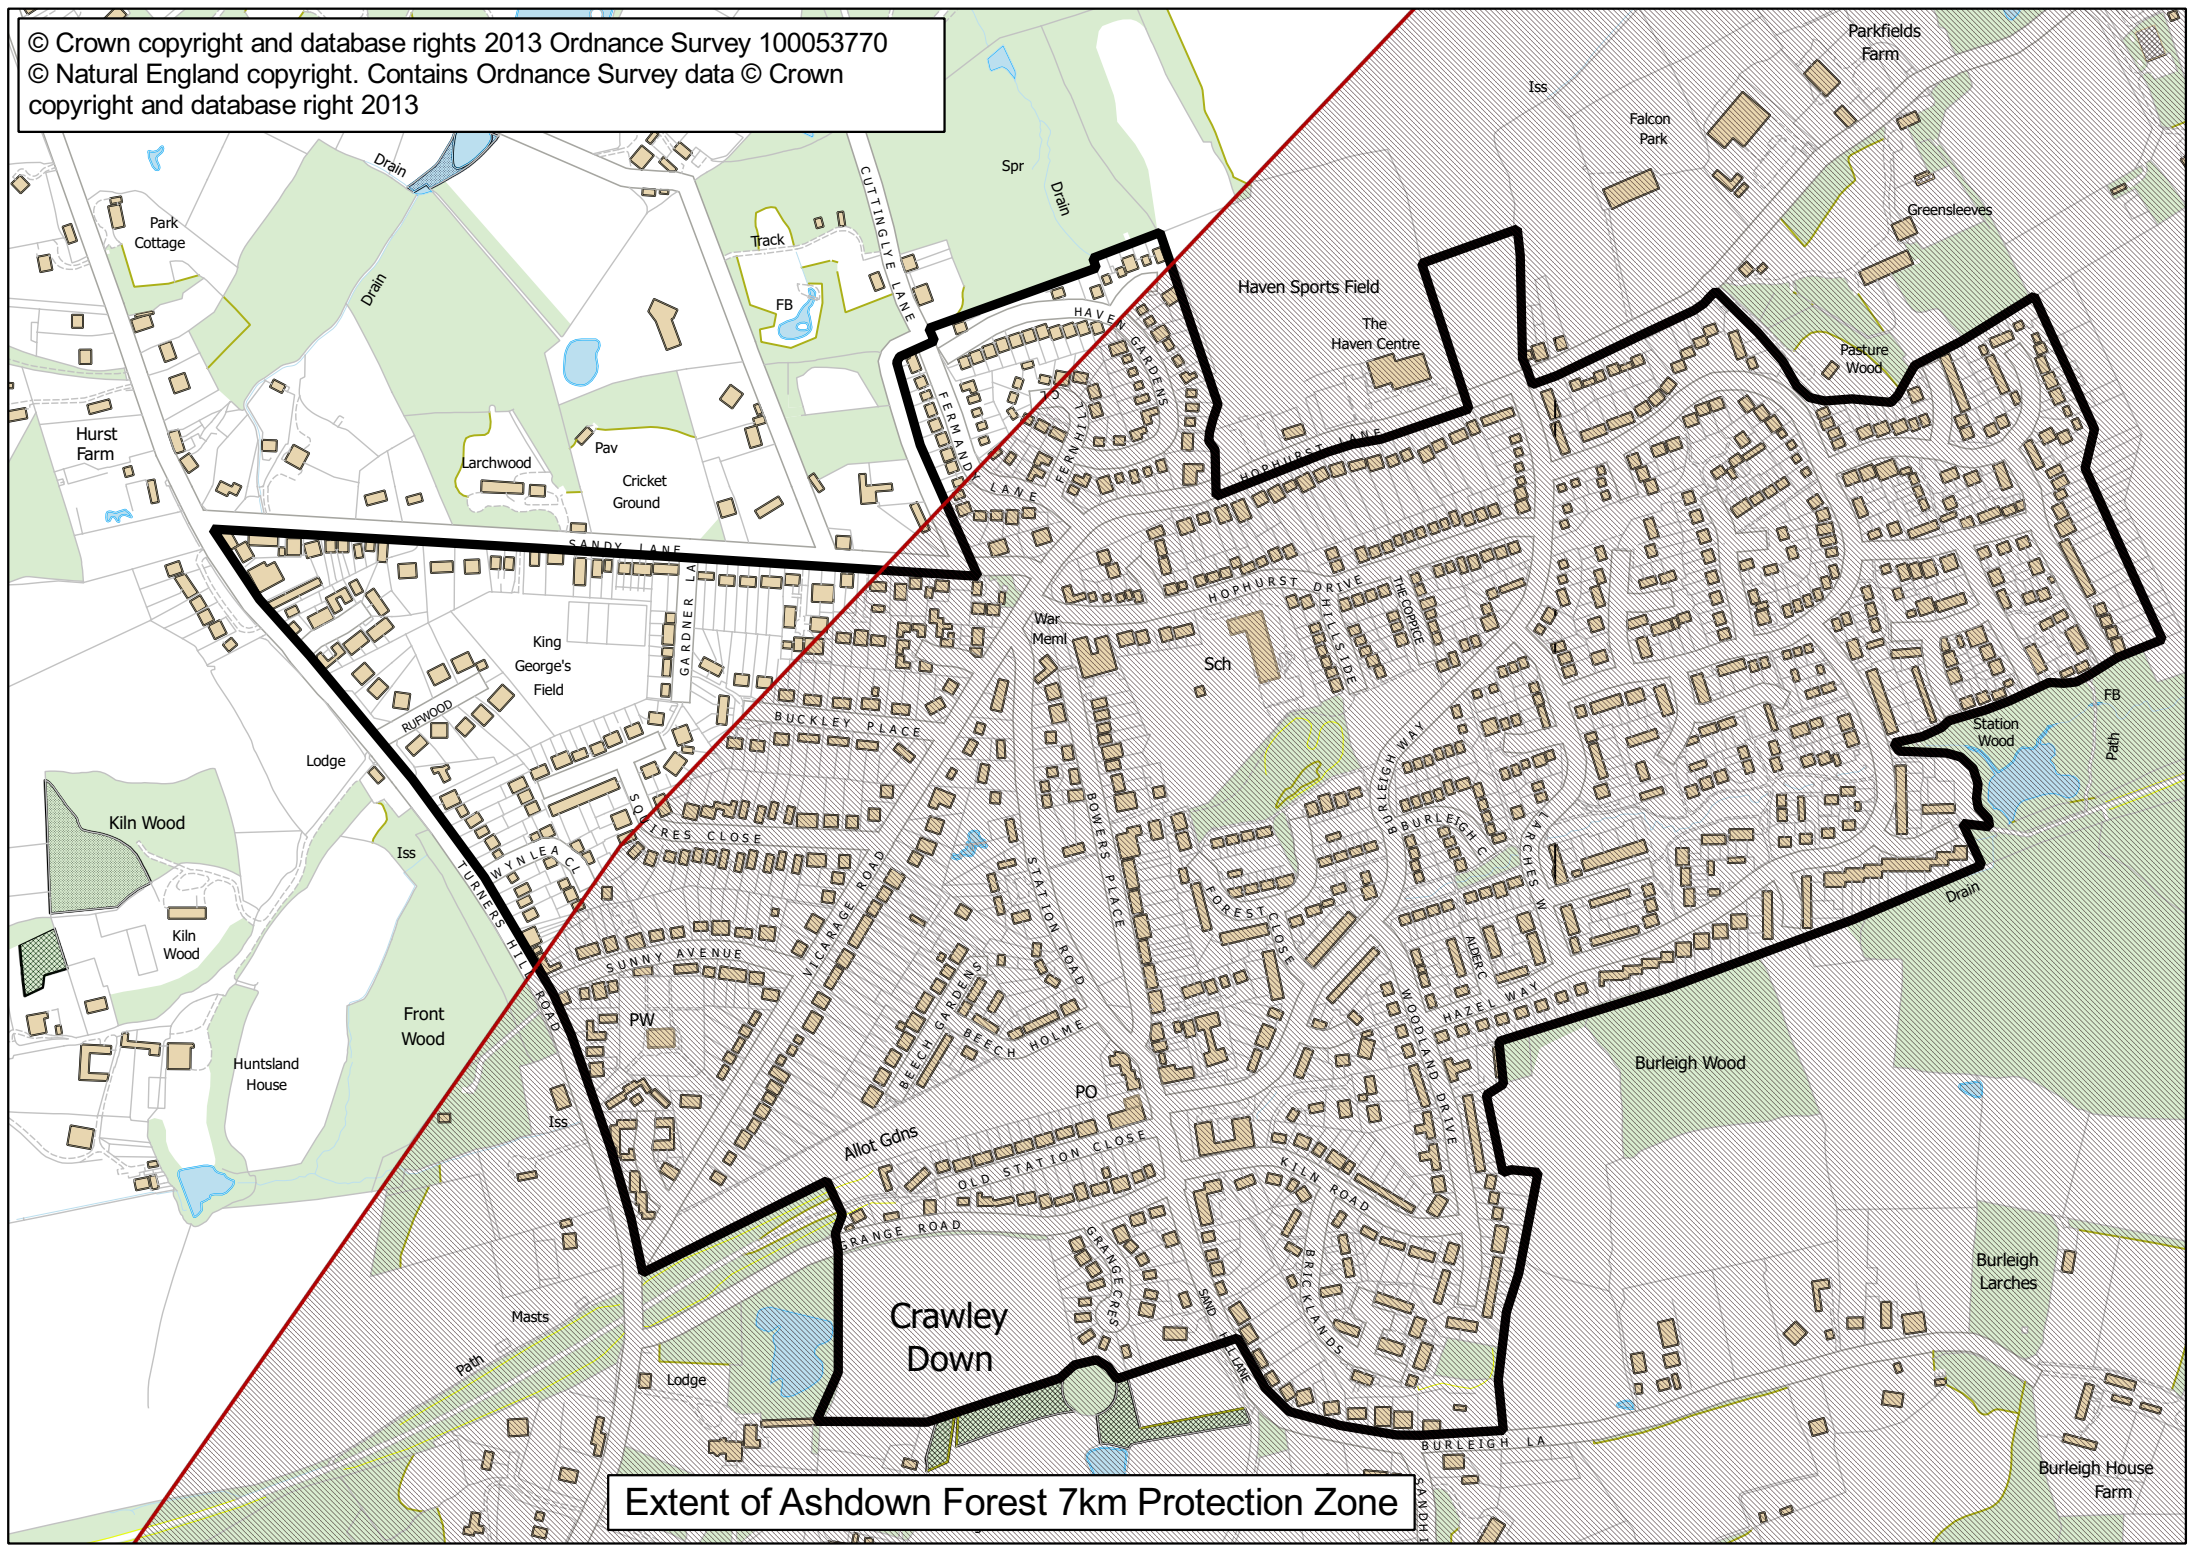

© Crown copyright and database rights 2013 Ordnance Survey 100053770
© Natural England copyright. Contains Ordnance Survey data © Crown copyright and database right 2013

Extent of Ashdown Forest 7km Protection Zone